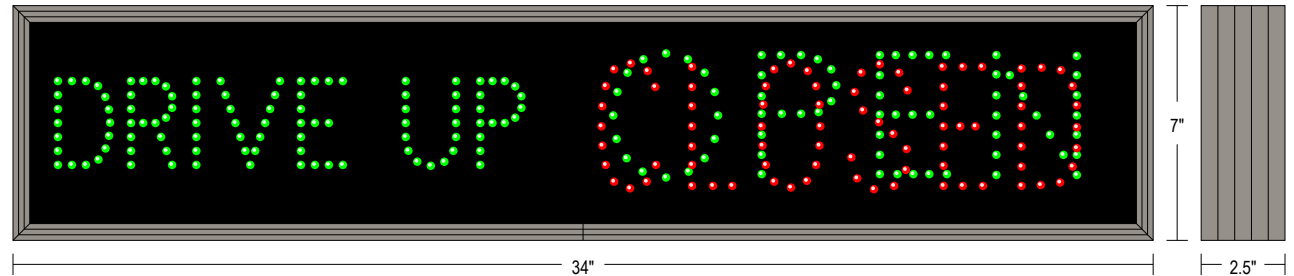

Outdoor Blank-out LED Direct-view Sign TCL734GGR-C210

PRODUCT ID
14864

DIMENSIONS
7" H x 34" W x 2.5" D

CLASS
CLASS: TCL Series

CLASS
Control Method: Switch (not included) or external relay.

MISCELLANEOUS
Cabinet: 1-piece, corrosion resistant, extruded aluminum frame, 2.5" deep.
Face Material: 1/8" impact resistant, smoke-tinted polycarbonate (5109)
Faces: Single Faced Sign
Finish: Duranodic Bronze
Illumination: Super bright direct view LEDs. Message blanks out when off.
Sign Messages: See message table below
UL/cUL Listed: Listed for wet locations
Voltage: 120-277 VAC

NOTE: Other LED colors, voltages, cabinet sizes, styles, and colors available.

Product View

NOTE: Sign image may not exactly represent the finished product. For illustration purposes only.

MESSAGE	LED/COLOR	HEIGHT	AMPS
DRIVE UP	Green Wide Angle	2.5"	0.061-0.026
OPEN	Green Wide Angle	3.5"	0.041-0.018
CLOSED	Red Wide Angle	3.5"	0.031-0.013