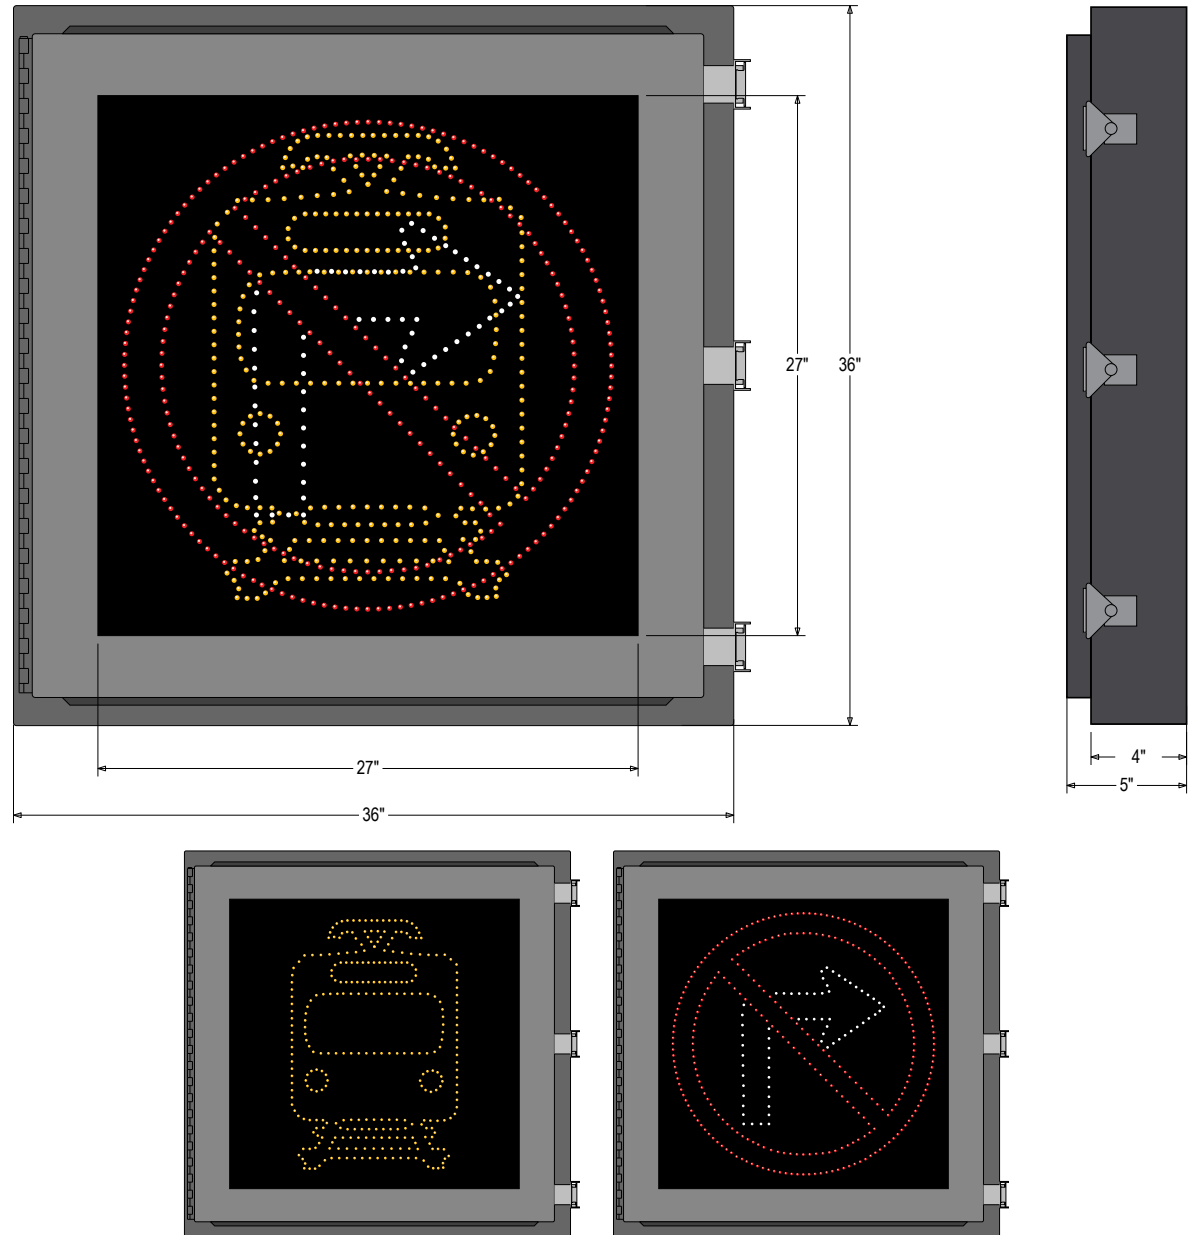

Direct-View LED Traffic Controller DOT3636ARW-D764

PRODUCT NUMBER

22862

CABINET DIMENSIONS

36" H x 36" W x 5" D

ILLUMINATION SOURCE

Super bright, 30° narrow viewing angle LEDs
Available in green, red, blue, amber, and white LEDs
Messages "blankout" when turned off, eliminating confusion
Long life, up to 100,000+ hours

CONSTRUCTION

Faces: Single Faced Sign
Cabinet: (DOT): 1/8" aluminum cabinet with welded seams and integrated visor
Door: Continuous hinged with stainless steel door clamps
Face Material: Impact Resistant, smoke tinted Polycarbonate 1/4" thick.

FINISH

Standard Cabinet Color: Black
Custom colors available upon request

Product View

NOTE: Sign image may not exactly represent the finished product. For illustration purposes only.

MESSAGE	COLOR	HEIGHT	AMPS
TRAIN Symbol	30° x 30° Amber Round	23.25"	0.21
NO RIGHT TURN	30° Red Round, 20° White Round	25.0"	0.16