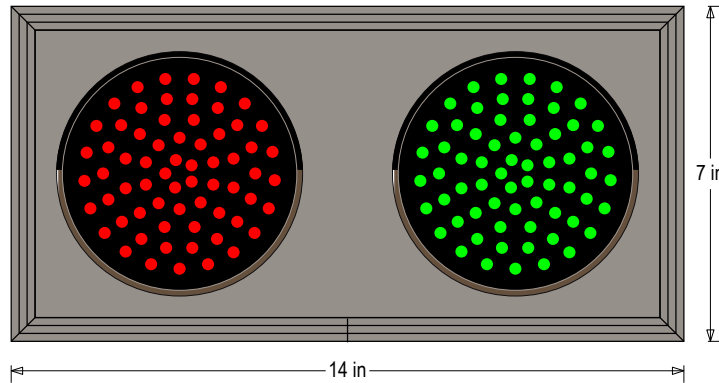

PRODUCT ID: 7383

Outdoor Blank-out LED Direct-view Sign

MODEL

TCL714RG-225H

DIMENSIONS

7" H x 14" W x 2.5" D (est. 4.26 lbs)

CLASS

CLASS: TCL Series

Faces: Single Faced Sign

Finish: Duranodic Bronze

Mounting Channel:

ELECTRICAL

Flashing: Not Included

Input Voltage: 120-277 VAC

UL/cUL Listed: Listed for wet locations

MESSAGE

Illumination: Super bright direct view LEDs. Message blanks out when off.

Sign Messages: See message table below

Product View

NOTE: Sign image may not exactly represent the finished product. For illustration purposes only.

MESSAGE	LED/COLOR	HEIGHT	AMPS
Red Indicator Dot	Red Wide Angle	4.0"	0.033-0.014
Green Indicator Dot	Green Wide Angle	4.0"	0.053-0.023

NOTE: Above messages are independently controlled.

iSIGNS Inc.

7625 Birkmire Drive