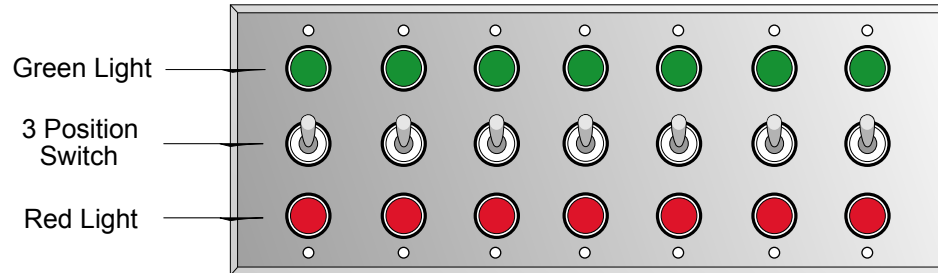

Seven Gang Switch SVG-7

PRODUCT NUMBER
3092

DIMENSIONS
4.5" H x 13.75" W x 1" D

ILLUMINATION SOURCE
Red and Green Indicator Lamps

ELECTRICAL
120 VAC, 0.9 Amps

CONSTRUCTION
Switchplate: Stamped Stainless Steel

FINISH
Switchplate: Brushed Stainless Steel

For Supply Connections
Use Wire Rated For
At Least 110° C

Note: This sign is intended to be installed in accordance with the requirements of Article 600 of the National Electric Code and / or other applicable local codes. This includes proper grounding and bonding of the sign.

Note: Make appropriate wiring connections per local codes.

Product View

NOTE: Sign image may not exactly represent the finished product. For illustration purposes only.

Front View

Seven Gang

Schematic View