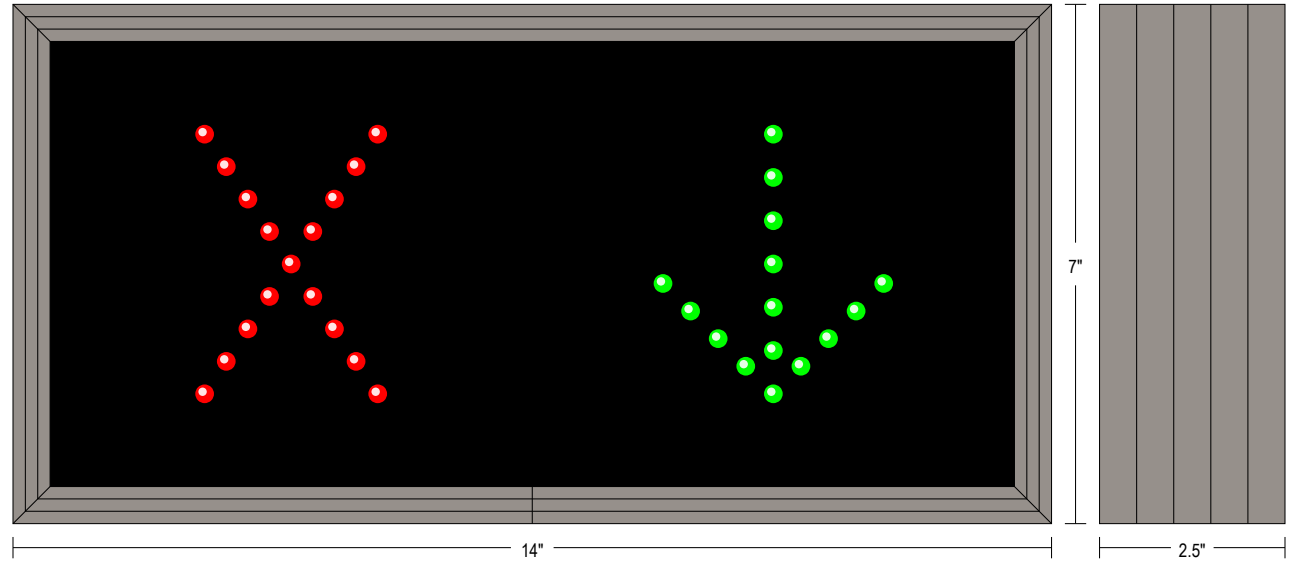

# Outdoor Blank-out LED Direct-view Sign TCL714RG-175

**PRODUCT ID**  
13421

**DIMENSIONS**  
7" H x 14" W x 2.5" D

**CLASS**  
CLASS: TCL Series

**CLASS**  
Control Method: Switch (not included) or external relay.

**MISCELLANEOUS**  
**Cabinet:** 1-piece, corrosion resistant, extruded aluminum frame, 2.5" deep.  
**Face Material:** 1/8" impact resistant, smoke-tinted polycarbonate (5109)  
**Faces:** Single Faced Sign  
**Finish:** Duranodic Bronze  
**Illumination:** Super bright direct view LEDs. Message blanks out when off.  
**Sign Messages:** See message table below  
**UL/cUL Listed:** Listed for wet locations  
**Voltage:** 120 VAC

## Product View

NOTE: Sign image may not exactly represent the finished product. For illustration purposes only.

MESSAGE	LED/COLOR	HEIGHT	AMPS
X	Red Wide Angle	3.5"	0.007
Symbol	Green Wide Angle	3.5"	0.009