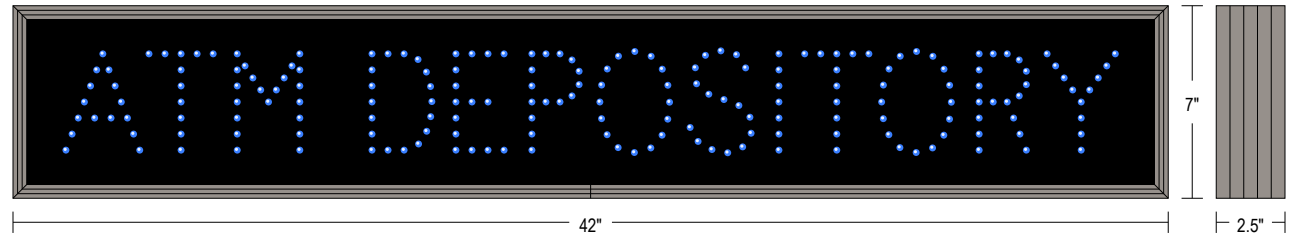

Direct-View LED Traffic Controller TCL742B-556

PRODUCT NUMBER

8741

CABINET DIMENSIONS

7" H x 42" W x 2.5" D

ILLUMINATION SOURCE

Super bright, wide viewing angle LEDs
Available in green, red, blue, amber, and white LEDs
Messages "blankout" when turned off, eliminating confusion
Long life, solid state lighting

ELECTRICAL

Integrated solid state power supply
Standard Voltage: 120 VAC, Optional Voltages: 9-36 V, 240 VAC, 277 VAC
Maximum amps per lighted message (at 120 V) shown in the table below
UL/CUL approved for wet locations

CONSTRUCTION

Faces: Single Faced Sign
Extrusion (TCL): Slim line continuous, corrosion resistant, aluminum housing 2.5" deep
Face Material: Impact Resistant, smoked tinted Polycarbonate 1/8" thick.

FINISH

Standard Cabinet Color: Duranodic Bronze
Custom colors available upon request

Product View

NOTE: Sign image may not exactly represent the finished product. For illustration purposes only.

MESSAGE	COLOR	HEIGHT	AMPS
ATM DEPOSITORY	30° x 70° Blue Oval Diffused	3.5"	0.10